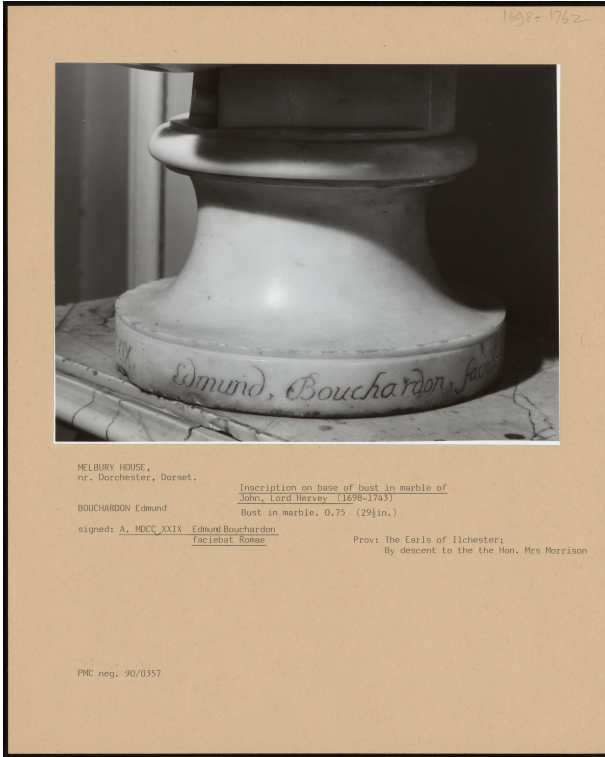

Basic Detail Report

PA-F00019-0007

Title

Inscription on Base of Bust in Marble of John, Lord Hervey (1698-1743)

Dimensions

0.75 (29 1/2 inches)

Inscription

Signed: A. MDCC XXIX Edmund Bouchardon faciebat Romae

Provenance

The Earls of Ilchester; By descent to the Hon. Mrs Morrison