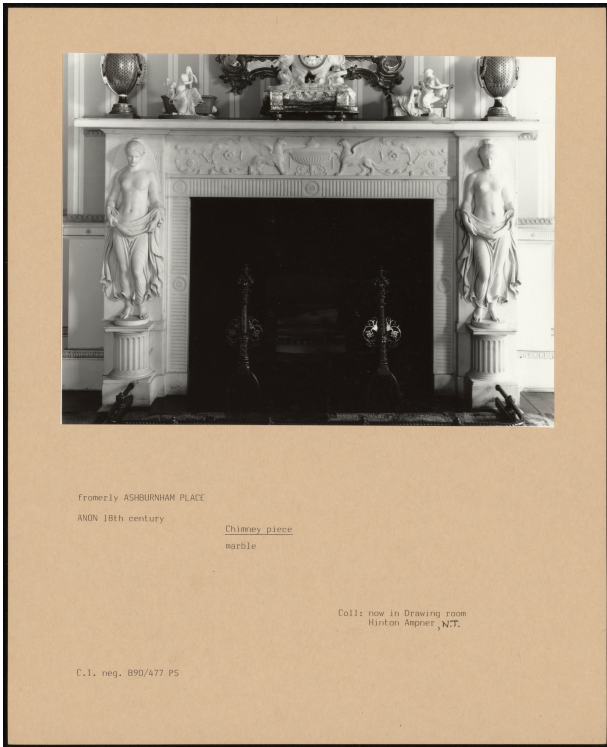

Basic Detail Report

PA-F00001-0015

Title
Chimney Piece

Date
18th century

Provenance
now in Drawing room Hinton Ampner, N. T.