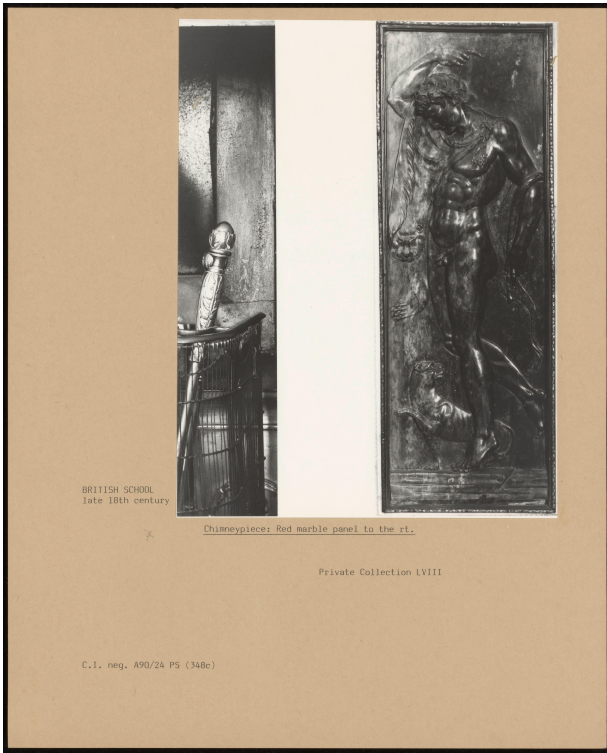

# Basic Detail Report

---

**PA-F00001-0037**

**Title**

Chimneypiece: Red Marble Panel to the Rt.

**Date**

18th century

**Provenance**

Courtauld Photographic Survey, Private Collection LVIII