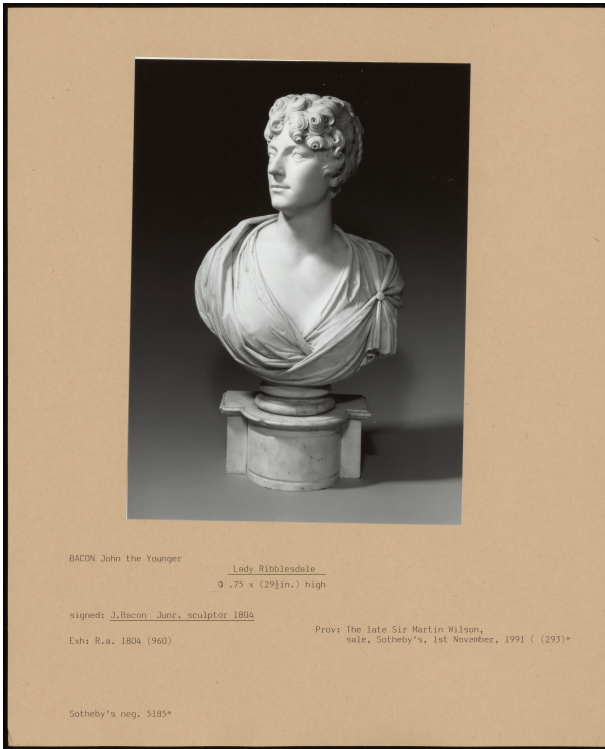

# Basic Detail Report

**PA-F00025-0017**

**Title**

Lady Ribblesdale

**Dimensions**

0.75 x (29 1/2 inches) high

**Date**

1804

**Inscription**

Signed: J. Bacon Junr. Sculptor 1804

**Provenance**

The late Sir Martin Wilson, sale, Sotheby's, 1 November 1991 (293)

**Exhibition history**

R.a. 1804 (960)