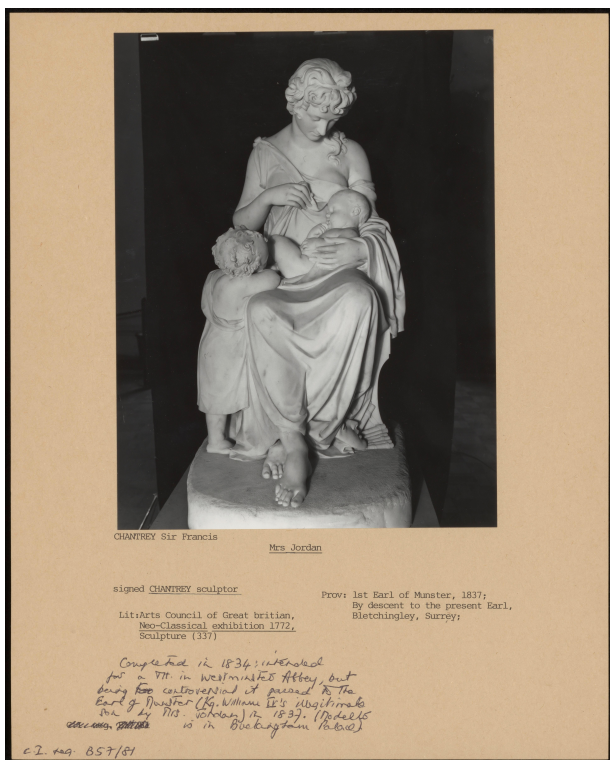

# Basic Detail Report

**PA-F00050-0025**

**Title**

Mrs Jordan

**Inscription**

Signed CHANTREY sculptor

**Provenance**

1 Earl of Munster, 1837; By descent to the present Earl,  
Bletchingley, Surrey;