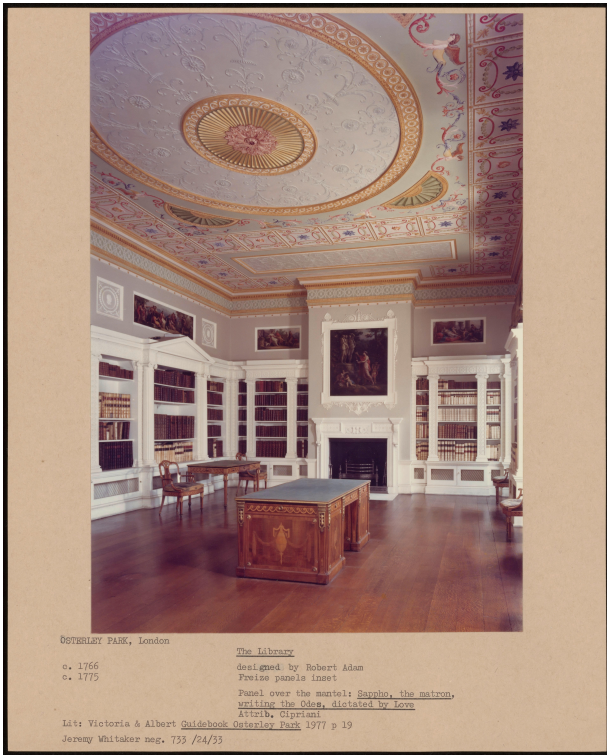

Basic Detail Report

OSTERLEY PARK, London

c. 1766
c. 1775

The Library

designed by Robert Adam
Frieze panels inset

Attrib. Cipriani

PA-F00079-0003

Title

The Library; Sappho, the Matron, Writing the Odes, Dictated by Love

Date

ca. 1766–75

Publication history

Victoria and Albert Guidebook Osterley Park 1977 p. 19