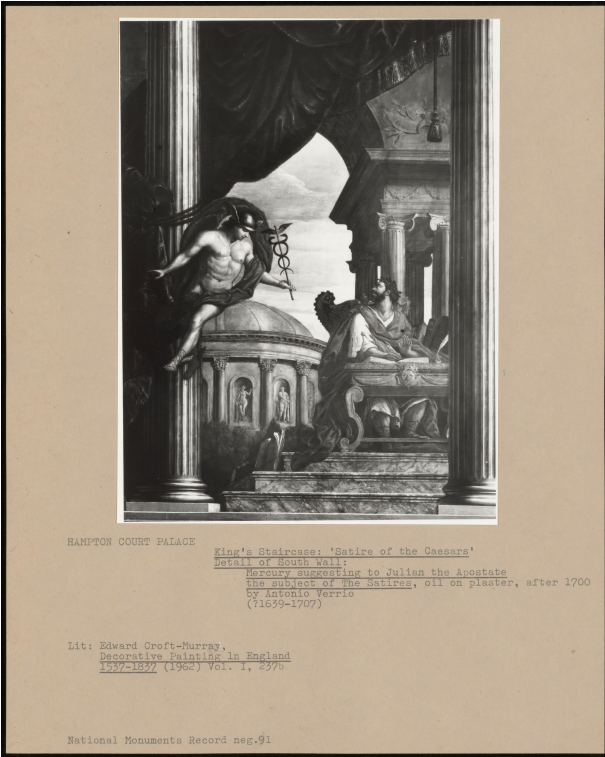

# Basic Detail Report

**PA-F00121-0019**

**Title**

King's Staircase: 'satire of the Caesars'; (detail) of South Wall:  
Mercury Suggesting to Julian the Apostate the Subject of the  
Satires

**Date**

after 1700

**Publication history**

Edward Croft-Murray, *Decorative Painting in England 1537-1837*,  
(1962) Vol. I, 237b