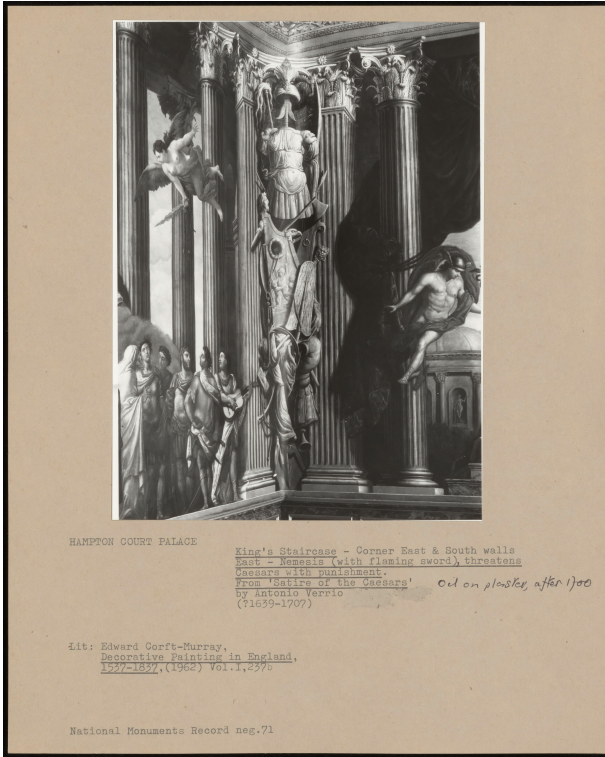

Basic Detail Report

PA-F00121-0017

Title

King's Staircase; East-Nemesis (With Flaming Sword), Threatens Caesars with Punishment. ; From 'satire of the Caesars'

Date

1700

Publication history

Edward Corft-Murray, Decorative Painting in England, 1537-1837, (1962) Vol. I, 237b