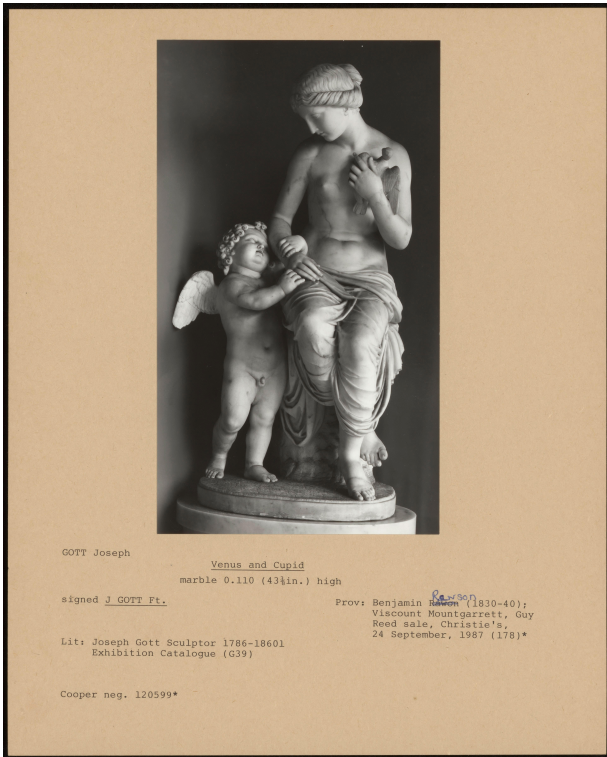

Basic Detail Report

PA-F00204-0033

Title

Venus and Cupid

Dimensions

0.110 (43 3/8 inches) high

Inscription

Signed J GOTT FT.

Provenance

Benjamin Rawson (1830-40), Viscount Mountgarret, Guy Reed
sale, Christie's, 24 September 1987 (178)

Exhibition history

Exhibition Catalogue (G39)

Publication history

Joseph Gott Sculptor 1786-18601