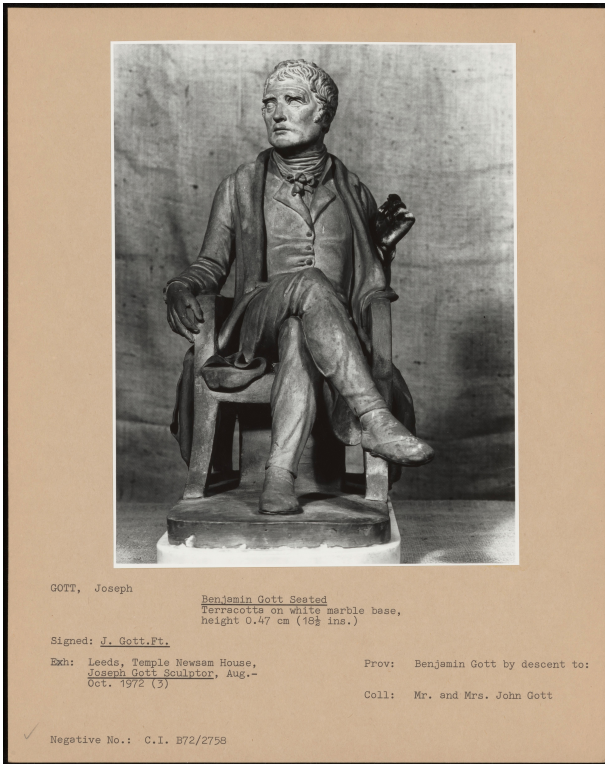

Basic Detail Report

PA-F00204-0007

Title

Benjamin Gott Seated

Dimensions

height 047 cm (18 1/2 inches)

Inscription

Signed: J. Gott. Ft.

Provenance

Benjamin Gott by descent to: ; Mr And Mrs John Gott

Exhibition history

Leeds, Temple Newsam House, Jospheh Gott Sculptor, August-
October 1972 (3)