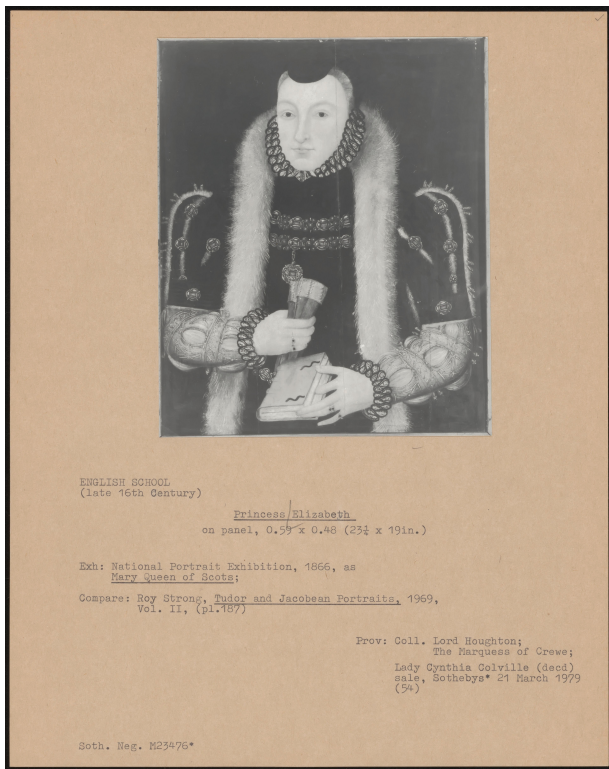

Basic Detail Report

ENGLISH SCHOOL
(late 16th century)

Princess Elizabeth
on panel, 0.59 x 0.48 (23½ x 19in.)

Exh: National Portrait Exhibition, 1866, as
Mary Queen of Scots;

Compare: Roy Strong, Tudor and Jacobean Portraits, 1969,
Vol. II, (pl. 187)

Prov: Coll. Lord Houghton;
The Marquess of Crewe;
Lady Cynthia Colville (decd)
sale, Sotheby's* 21 March 1979
(54)

Soth. Neg. M23476*

PA-F00899-0029

Title

Princess Elizabeth

Dimensions

0.59 x 0.48 (23 1/4 x 19 inches)

Date

late 16th century

Provenance

Collection Lord Houghton; The Marquess of Crewe; Lady Cynthia Colville (deceased) sale, Sotheby's 21 march 1979 (54)

Exhibition history

National Portrait Exhibition, 1886, as Mary Queen of Scots;