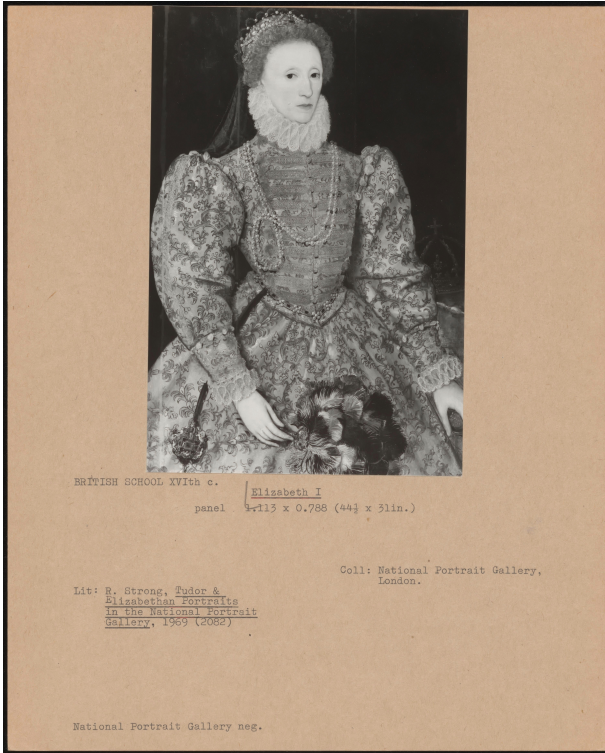

Basic Detail Report

PA-F00899-0031

Title

Elizabeth I

Dimensions

1.113 x 0.788 (44 1/2 x 31 inches)

Provenance

National Portrait Gallery London.

Publication history

R. Strong, Tudor and Elizabethan Portraits in the National Portrait Gallery, 1969 (2082)