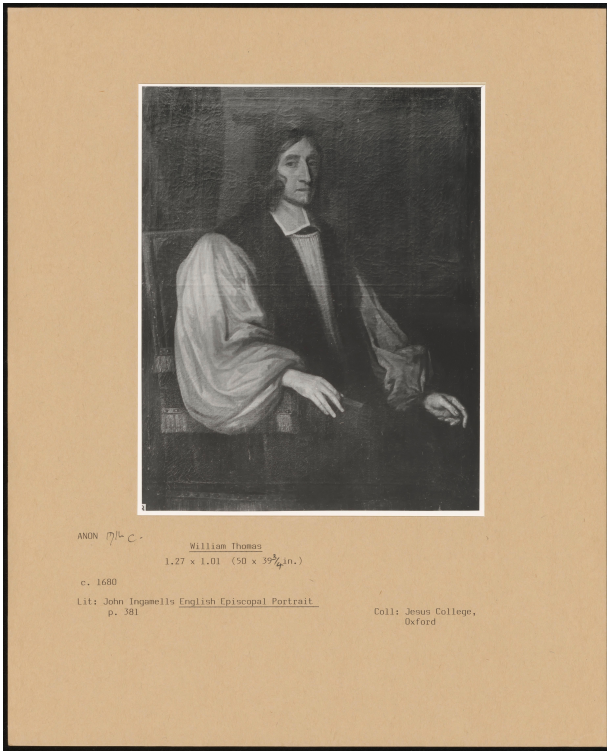

Basic Detail Report

PA-F00908-0007

Title

William Thomas

Dimensions

1.27 x 1.01 (50 x 39 3/4 inches)

Date

ca. 1680