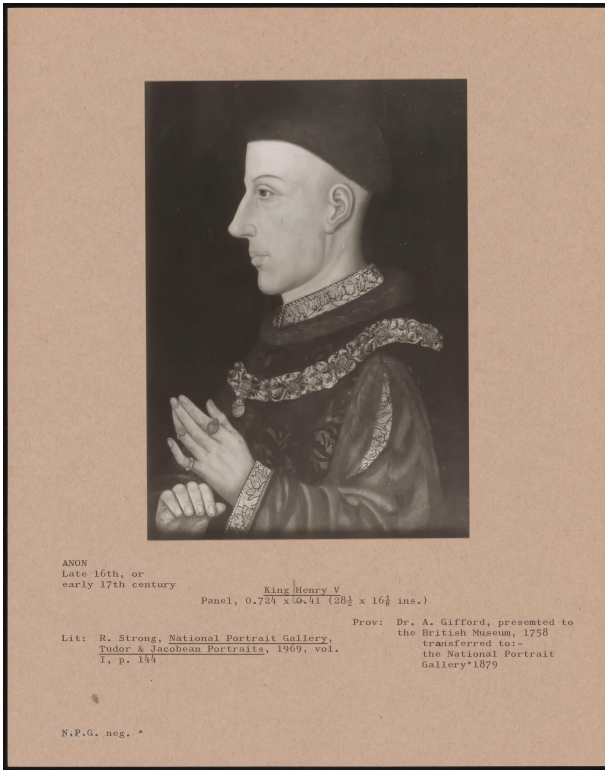

Basic Detail Report

PA-F00898-0027

Title

King Henry V

Dimensions

0.724 x 0.41 (28 1/2 x 16 1/8 inches)

Date

late 16th, or early 17th century

Provenance

Dr. A. Gifford, presented to the British Museum, 1758; transferred to: - the National Portrait Gallery 1879

Publication history

R. Strong, National Portrait Gallery, Tudor and Jacobean Portraits, 1969, vol. I, p. 144