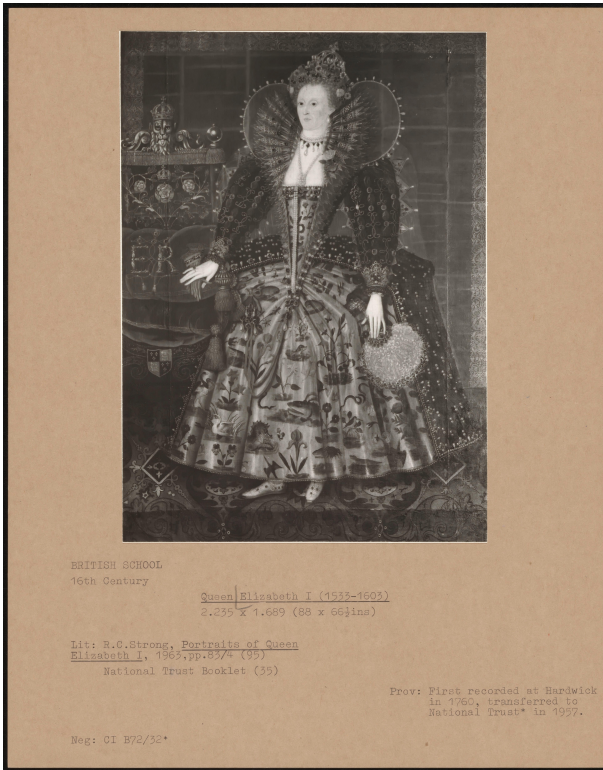

Basic Detail Report

PA-F00899-0015

Title

Queen Elizabeth I (1533–1603)

Dimensions

2.235 x 1.689 (88 x 66 1/2 inches)

Date

16th century

Provenance

First recorded at Hardwick in 1760, transferred to National Trust in 1957.

Publication history

R.C. Strong, *Portraits of Queen Elizabeth I*, 1963, pp.83/4 (95);
National Trust Booklet (95)