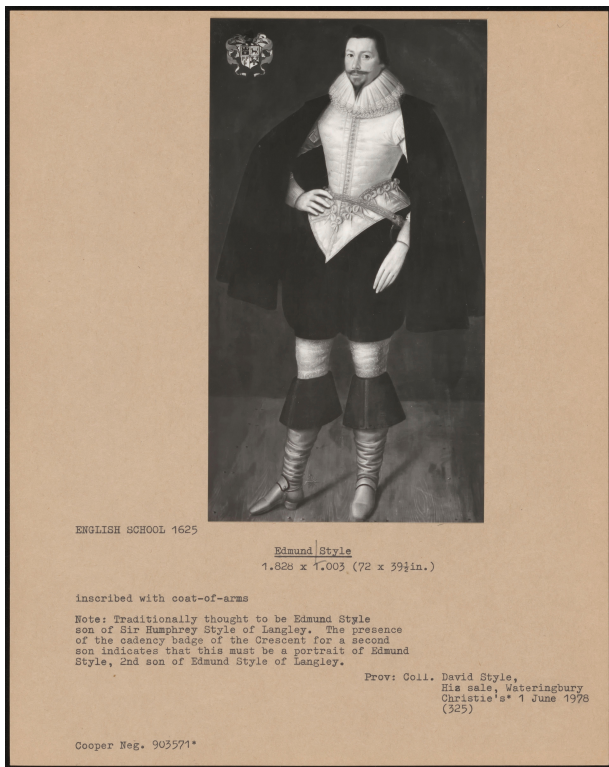

Basic Detail Report

PA-F00907-0073

Title

Edmund Style

Dimensions

1.828 x 1.003 (72 x 39 1/2 inches)

Date

1625

Inscription

Inscribed with coat-of-arms

Provenance

Collection David Style, His sale, Wateringbury Christie's, 1 June 1978 (325)