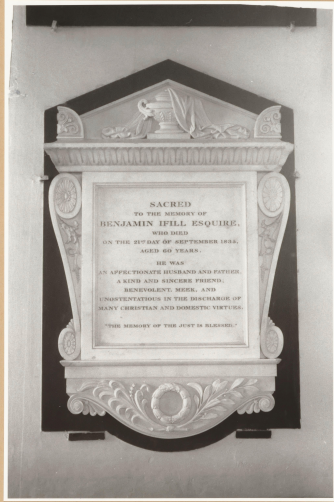

# Basic Detail Report

**PA-F01180-0067**

**Title**

St Michael's Cathedral, South Aisle; Monument To Benjamin Ifill,  
D 21 Sept 1835

**Date**

1835

**Provenance**

Barbados, Bridgetown