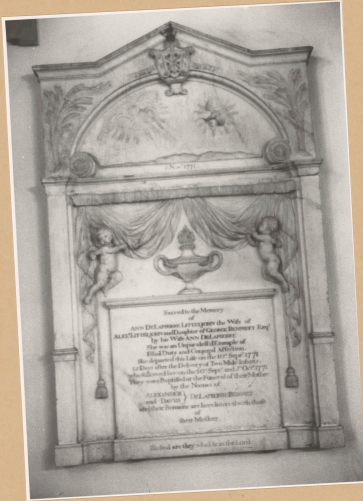

Basic Detail Report

PA-F01185-0039

Title

PA-F01185-0039

J A M A I C A, Halfway Tree.

St. Andrew's Parish Church
Nave, west wall

ALKEN Sefferin

Inscr. Jas. Ayrton Archt., Sefv. Alken Sculpt.
marble c. 191 x 1.07 m.

req. J. Coutu