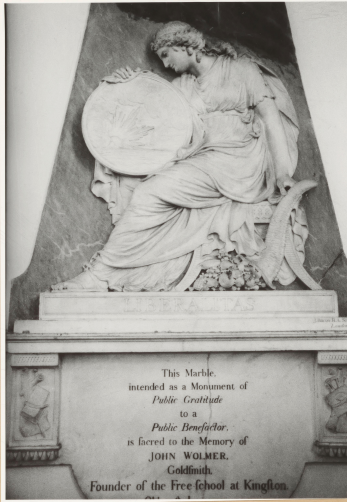

Basic Detail Report

PA-F01187-0035

Title
PA-F01187-0035

J A M A I C A / Kingston Kingston Parish Church
north transept, west wall

BACON, John the Elder Monument to John Wolmer d. 29 June 1729
(detail)

neg. J. Cautu