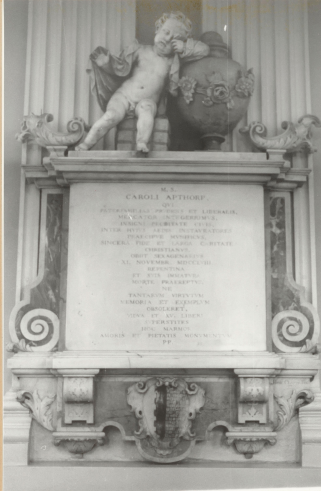

# Basic Detail Report

**PA-F01183-0009**

**Title**  
PA-F01183-0009

BOSTON, Massachusetts.

King's Chapel

CREERS Henry

Monument to Charles Apthorp, d. 1758

signed: Heni Cheere Pect.