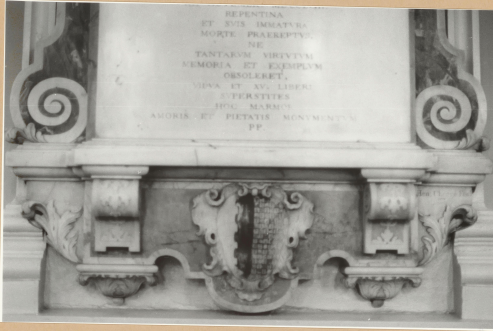

# Basic Detail Report

**PA-F01183-0013**

**Title**  
PA-F01183-0013

BOSTON, Massachusetts.

King's Chapel

CHEERE Henry

Monument to Charles Apthorp, d. 1758 (Detail)  
marble

signed: Hen: Cheere Rect.