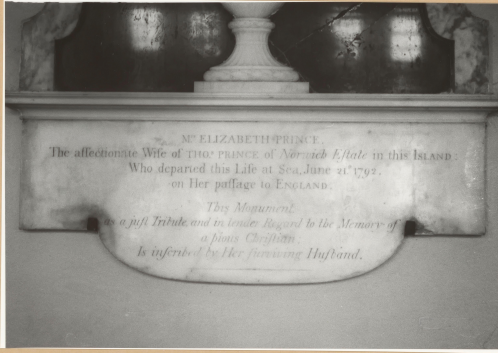

Basic Detail Report

PA-F01190-0017

Title

PA-F01190-0017

J A M A I C A Port Antonio

Christ Church

north aisle

BACON, John the Elder

Monument to Elizabeth Prince, d. 1792
marble detail

neg. J. Coutu