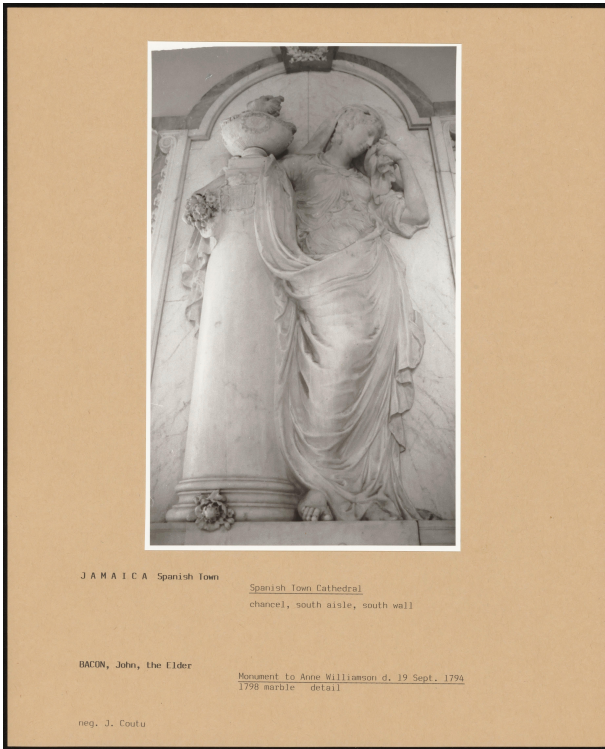

Basic Detail Report

PA-F01193-0029

Title

Spanish Town Cathedral Chancel, South Aisle, South Wall;
Monument To Anne Williamson D 19 Sept 1794 detail

Date

1798

Provenance

Jamaica, Spanish Town