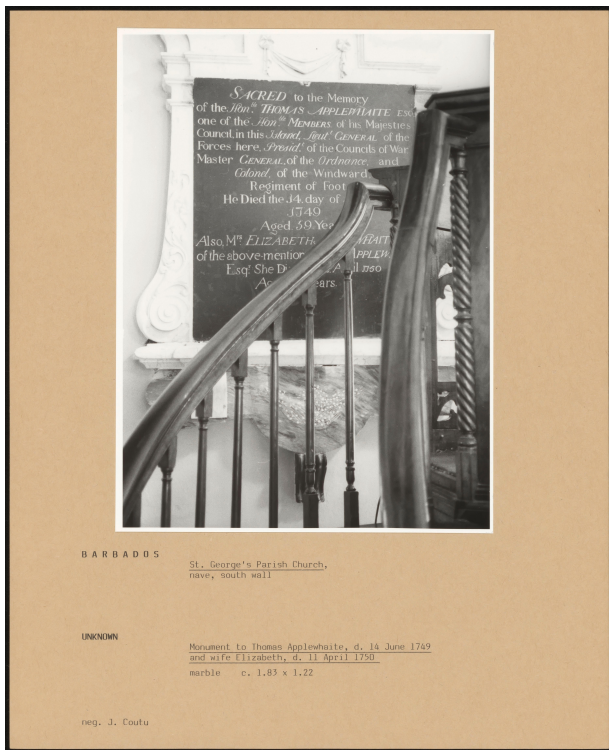

Basic Detail Report

PA-F01178-0013

Title

St George's Parish Church, Nave, South Wall; Monument To Thomas Applewhaite, D 14 June 1749 And Wife Elizabeth, D 11 April 1750

Dimensions

Ca. 1. 83 x 1. 22

Date

1750

Provenance

Barbados

BARBADOS

St. George's Parish Church,
nave, south wall

UNKNOWN

neg. J. Coufu