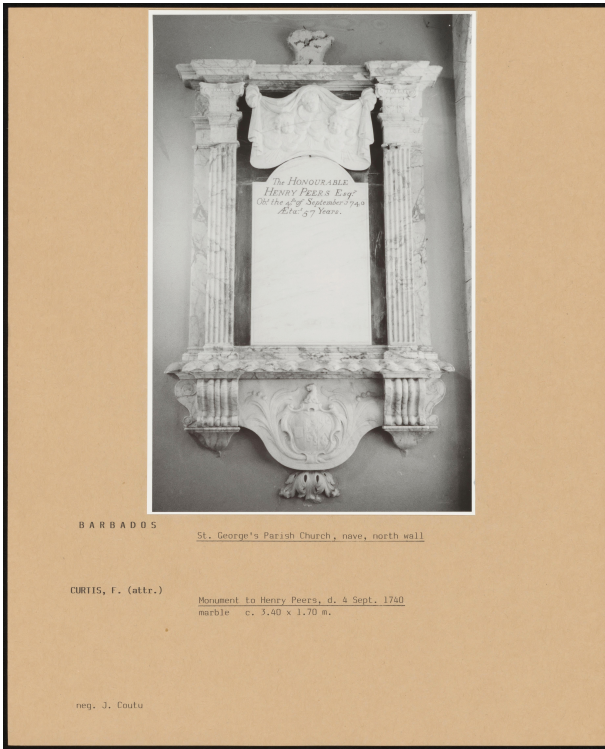

Basic Detail Report

PA-F01178-0023

Title

St George's Parish Church, Nave, North Wall; Monument To Henry Peers, D 4 Sept 1740

Dimensions

Ca. 3.40 x 1.70 m.

Date

1740