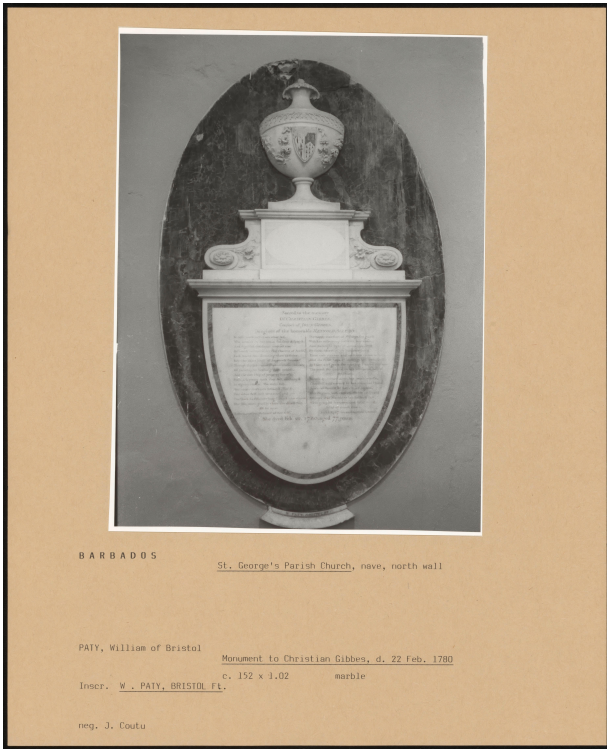

Basic Detail Report

PA-F01178-0027

Title

St George's Parish Church, Nave, North Wall; Monument To Christian Gibbs, D 22 Feb 1780

Dimensions

Ca. 152 x 1. 02

Date

1780

Inscription

Inscribed: W. PATY, BRISTOL Ft.

Provenance

Barbados