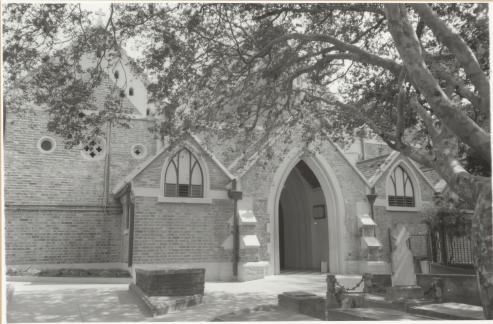

PA-F01185-0003

Title
PA-F01185-0003

J A M A I C A Halfway Tree St. Andrew's Parish Church

early 18th c.

Joan Coult. neg.