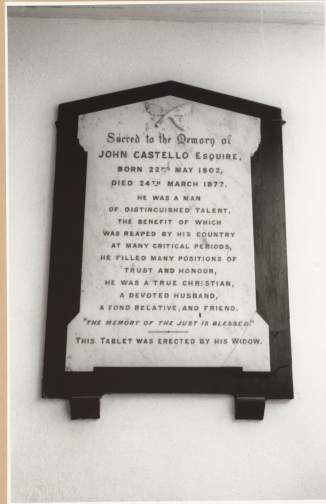

Basic Detail Report

PA-F01188-0005

Title

PA-F01188-0005

J A M A I C A, Lucea

Harover Parish Church

ANON

Monument to John Castello Esquire, b. 22 May 1802, d. 24 March 1877