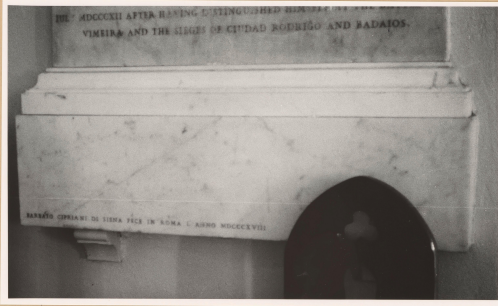

# Basic Detail Report

---

**PA-F01195-0023**

**Title**  
PA-F01195-0023

J A M A I C A Vere  
St. Peter's Church  
chancel, east wall

CIPRIANI Barbato  
Monument to the Hon. Samuel Ajlmer, d. 1801  
Margaret Cleaver and John Dobson d. 1812  
detail