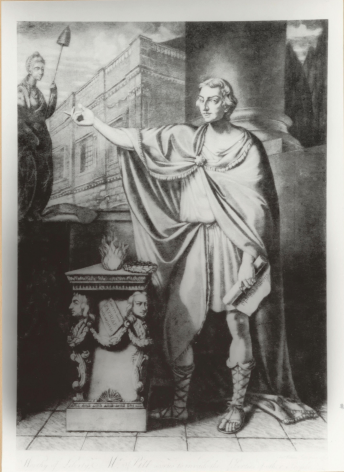

# Basic Detail Report

**PA-F01196-0009**

**Title**  
PA-F01196-0009

PEALE Charles Wilson William Pitt

1767

Coll: Westmoreland County Museum,  
Virginia

John Couture,