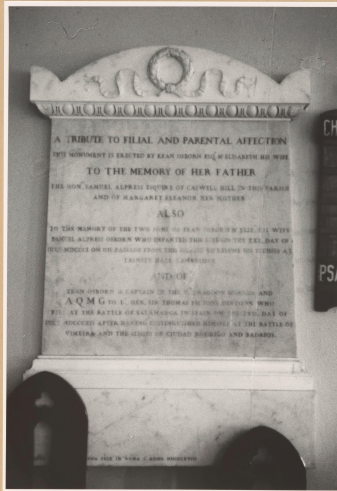

Basic Detail Report

PA-F01195-0021

Title

PA-F01195-0021

J A M A I C A Vere

St. Peter's Church
chancel, east wall

CIPRIANI Barbato

neg. J. Coulu