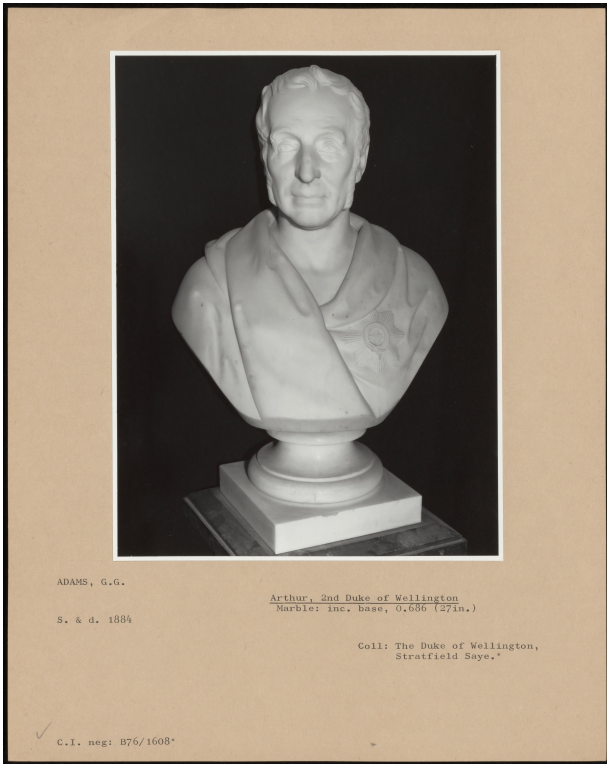

Basic Detail Report

PA-F01199-0007

Title

Arthur, 2nd Duke Of Wellington

Dimensions

0.686 (27 inches)

Date

1884

Inscription

Signed and dated 1884

Provenance

The Duke of Wellington, Stratfield Saye.