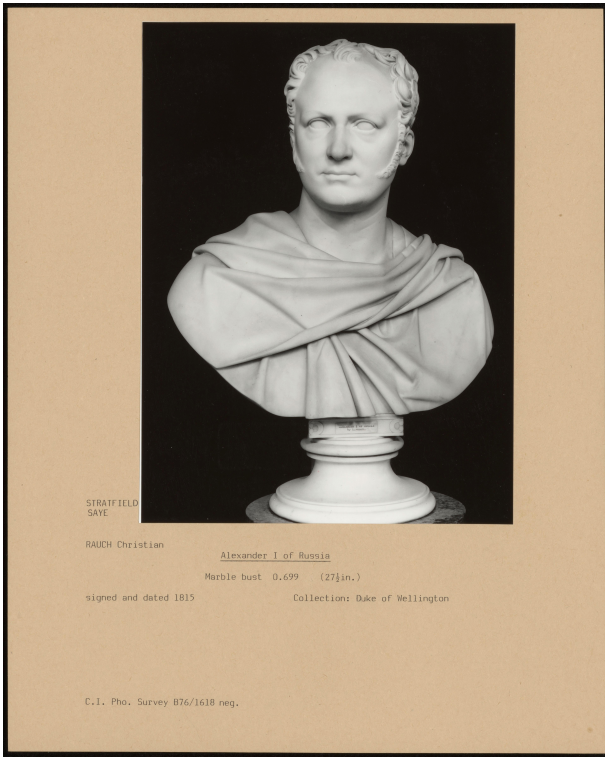

# Basic Detail Report

---

**PA-F01199-0035**

**Title**

Alexander I Of Russia

**Dimensions**

0.699 (27 1/2 inches)

**Date**

1815

**Inscription**

Signed and dated 1815

**Provenance**

Duke of Wellington