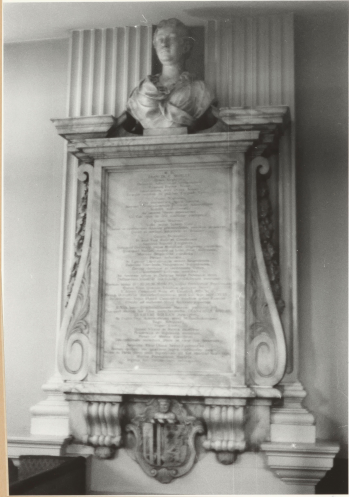

Basic Detail Report

PA-F01183-0003

Title
PA-F01183-0003

BOSTON, Massachusetts. King's Chapel

SCHERMAKERS Peter Monument to Frances Shirley, d. 1746
marble

signed: P. SCHERMAKERS Pect.

Joan Coutu neg.