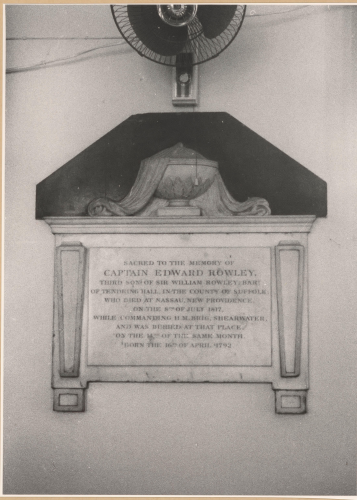

# Basic Detail Report

PA-F01187-0069

Title  
PA-F01187-0069

J A M A I C A Kingston

Kingston Parish Church  
nave, south wall

ANEN

Monument to Captain Edward Rowley, d. 8 July 1817  
nave

neg. J. Coutu