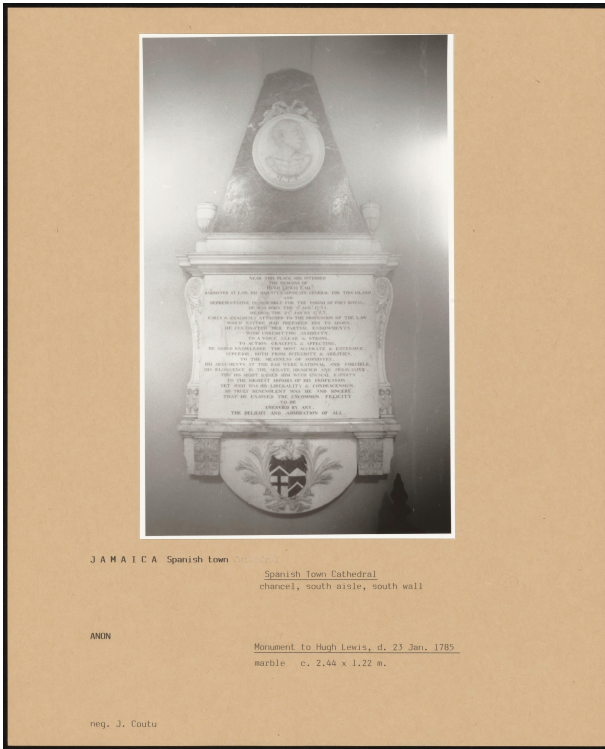

Basic Detail Report

J A M A I C A Spanish Town

AND

Monument to Hugh Lewis, d. 23 Jan. 1785
marble c. 2.44 x 1.22 m.

neg. J. Coult

PA-F01193-0043

Title

Spanish Town Cathedral Chancel, South Aisle, South Wall;
Monument To Hugh Lewis, D 23 Jan 1785 detail

Dimensions

Ca. 2. 44x 1. 22 m.

Date

1785

Provenance

Jamaica, Spanish Town