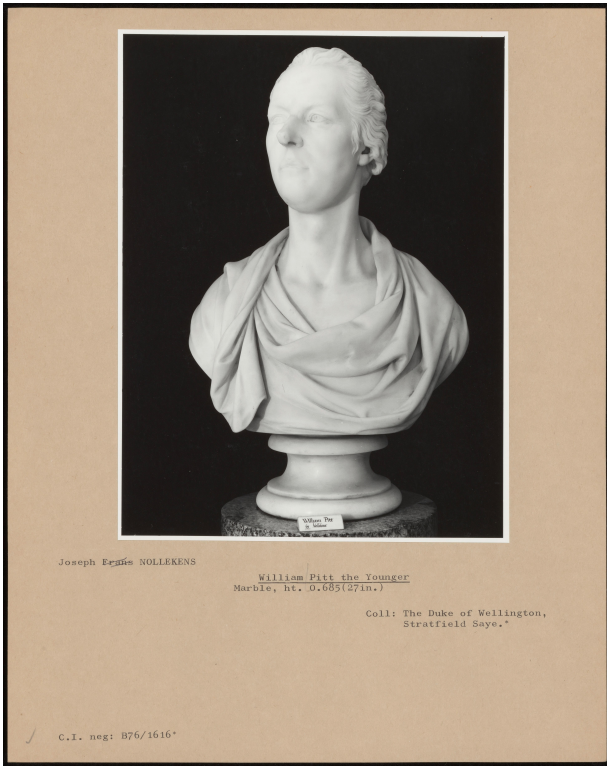

Basic Detail Report

Joseph Fantuzzi NOLLEKENS

William Pitt the Younger
Marble, ht. 0.685(27in.)

Coll: The Duke of Wellington,
Stratfield Saye.*

C.I. neg: B76/1616*

PA-F01199-0029

Title

William Pitt The Younger

Dimensions

0.685 (27 inches)

Provenance

Duke of Wellington, Stratfield Saye