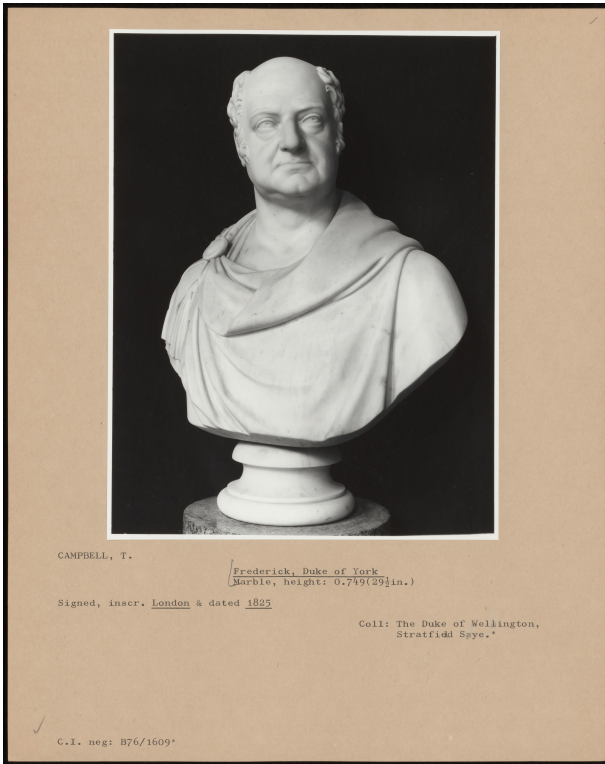

Basic Detail Report

PA-F01199-0011

Title

Frederick, Duke Of York

Dimensions

0.749 (29 1/2 inches)

Date

1825

Inscription

Signed, Inscribed: London and dated 1825

Provenance

The Duke of Wellington, Stratfield Saye.