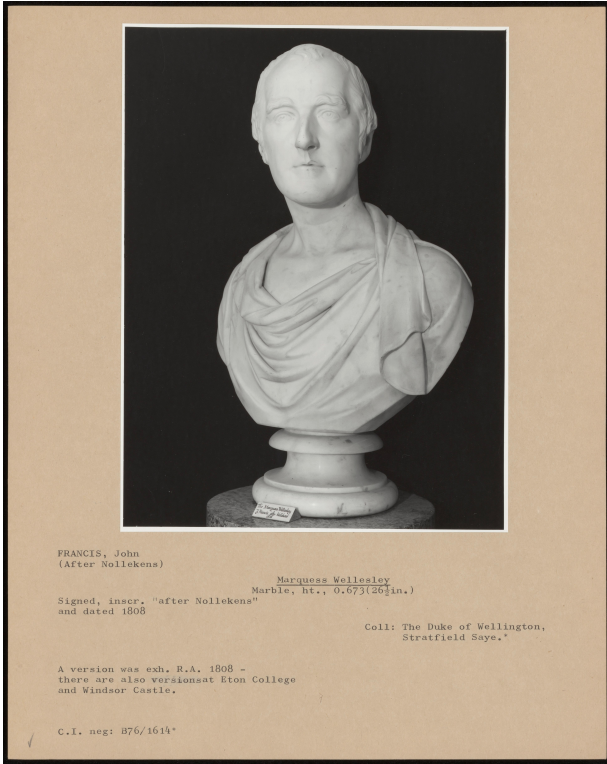

Basic Detail Report

FRANCIS, John
(After Nollekens)

Marquess Wellesley
Marble, ht., 0.673 (26 1/2 in.)
Signed, inscr. "after Nollekens"
and dated 1808

C.I. neg: B76/1614*

PA-F01199-0027

Title

Marquess Wellesley

Dimensions

0.673 (25 1/2 inches)

Date

1808

Inscription

Signed, Inscribed: after Nollekens and dated 1808

Provenance

Duke of Wellington, Stratfield Saye