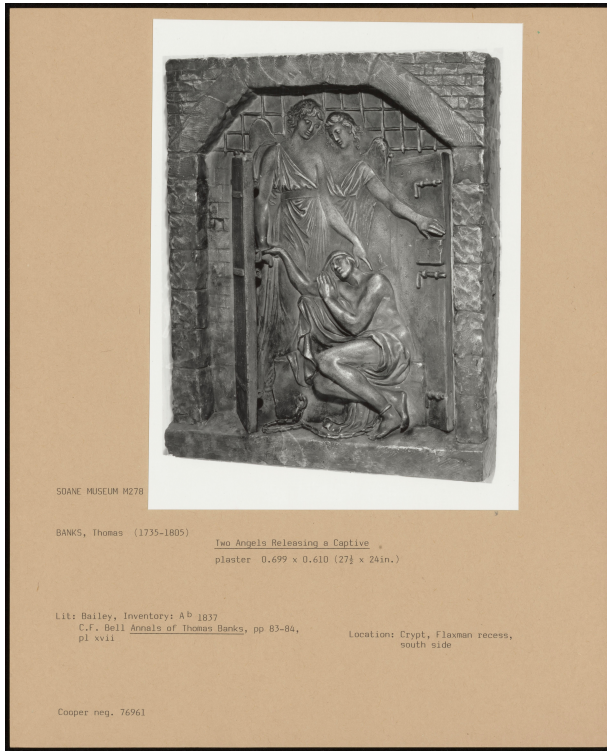

Basic Detail Report

PA-F01215-0017

Title

Two Angels Releasing A Captive

Dimensions

0.699 x 0.610 (27 1/2 x 24 inches)

Provenance

Location: Crypt, Flaxman recess, south side

Publication history

Bailey, Inventory: Ab 1837 C. F. Bell *Annals of Thomas Banks* pp 83-84, p1 xvii