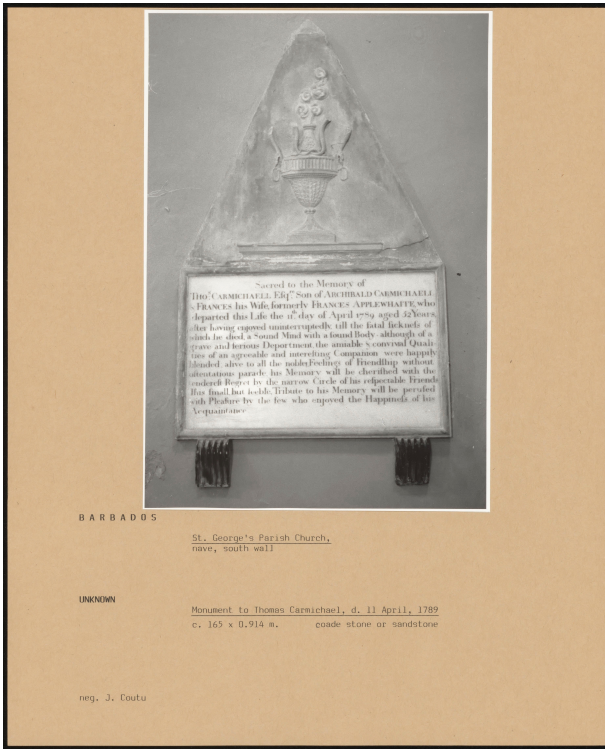

Basic Detail Report

PA-F01178-0007

Title

St George's Parish Church, Nave, South Wall; Monument To Thomas Carmichael, D 11 April, 1789

Dimensions

Ca. 165 x 0. 914 m.

Date

1789

Provenance

Barbados

BARBADOS

St. George's Parish Church,
nave, south wall

UNKNOWN

neg. J. Couzu