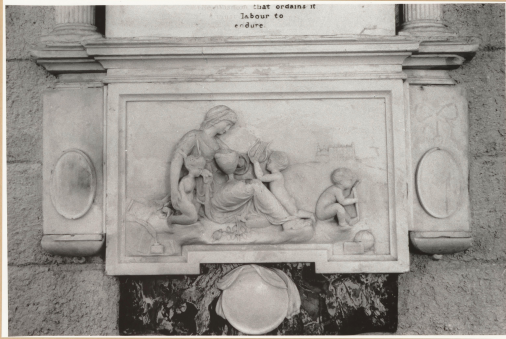

Basic Detail Report

PA-F01182-0009

Title

St James' Parish Church Nave, North Wall; Monument To Dames Christian And Jane Abel Alleyne detail

Provenance

Barbados, Holetown

BARBADOS, Holetown.

St. James' Parish Church
nave, north wall