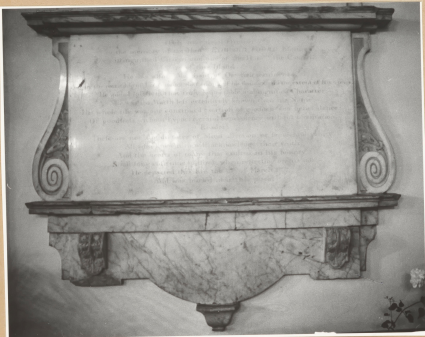

**PA-F01185-0015**

**Title**  
PA-F01185-0015

J A M A I C A, Halfway Tree. St Andrew's Parish Church  
Nave west wall

ANDON Monument to Edward Foord, d 13 March 1777  
detail

neg. J. Coufu