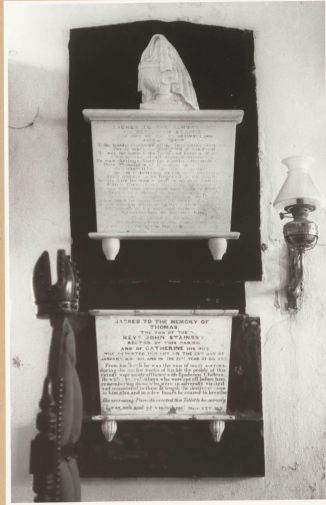

Basic Detail Report

PA-F01188-0007

Title
PA-F01188-0007

JAMAICA Luces

Harover Parish Church

ANON

Monument to Thomas, the son of the
Rev. John Staines
19th century

neg. J. Coult