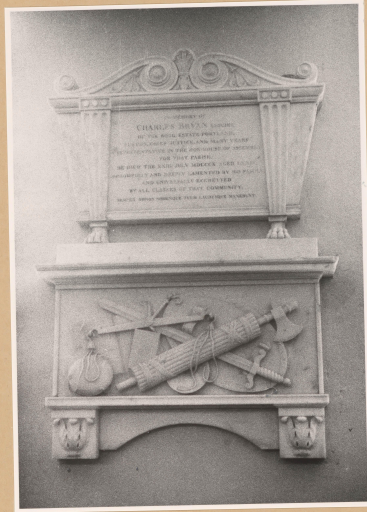

Basic Detail Report

PA-F01190-0005

Title
PA-F01190-0005

J A M A I C A Port Antonio Christ Church
south aisle, south wall
SMITH Joseph Monument to Charles Bryan
marble

Inscr. Jos. Smith of London

neg. J. Coufu