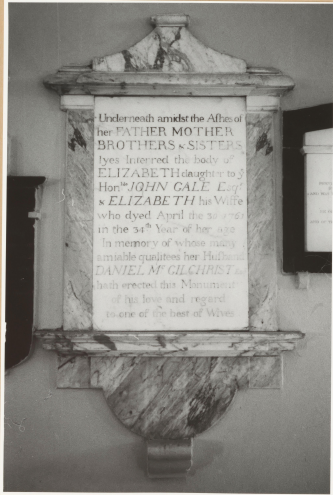

PA-F01195-0043

Title
PA-F01195-0043

JAMAICA Vere St. Peter's Church
nave, south wall

ANON Monument to Elizabeth Gale
marble

req. J. Coufu