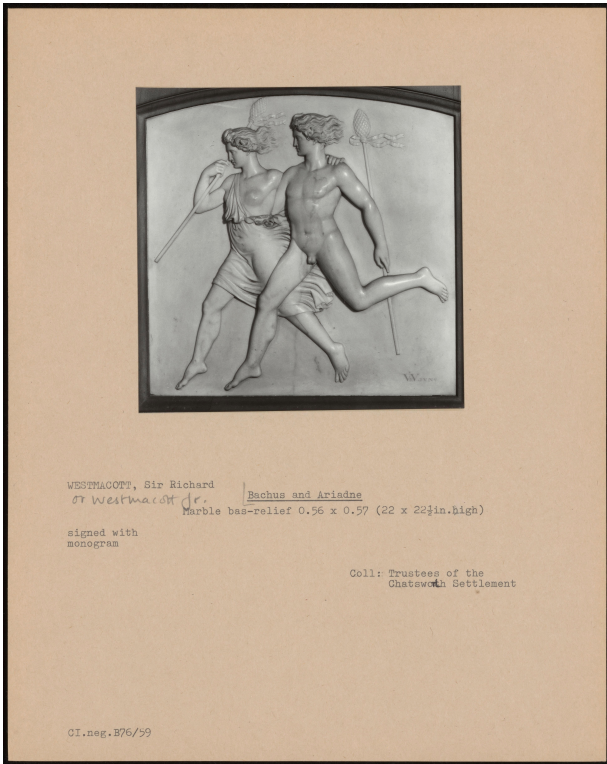

# Basic Detail Report

---

**PA-F01201-0013**

**Title**

Bacchus And Ariadne

**Dimensions**

0.56 x 0.57 (22 x 22 1/2 inches high)

**Inscription**