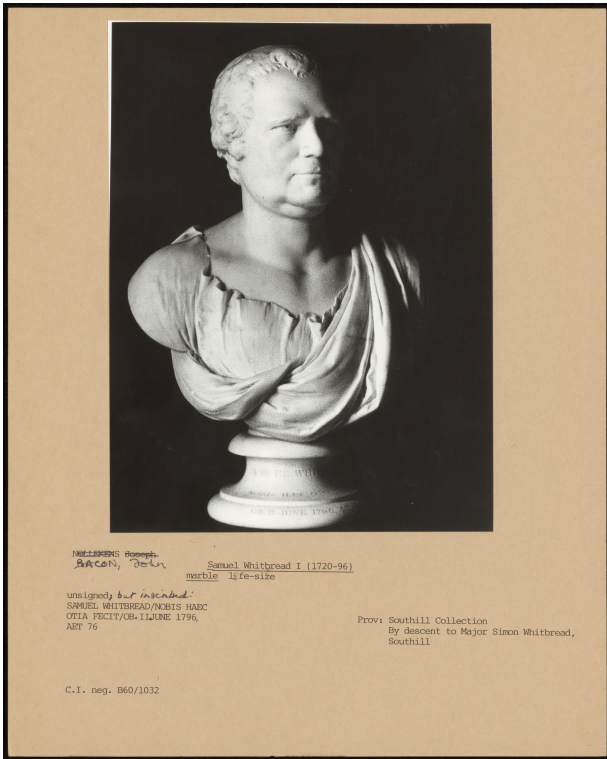

Basic Detail Report

PA-F01238-0041

Title

Samuel Whitbread I (1720–96)

Dimensions

life-size

Inscription

Unsigned but inscribed SAMUEK WHITBREAD/NOB IS HAEC
OTIA FECIT/ OB II JUNE 1796, AER 76

Provenance

Southill Collection By descent to Major Simon Whitbread, Southill