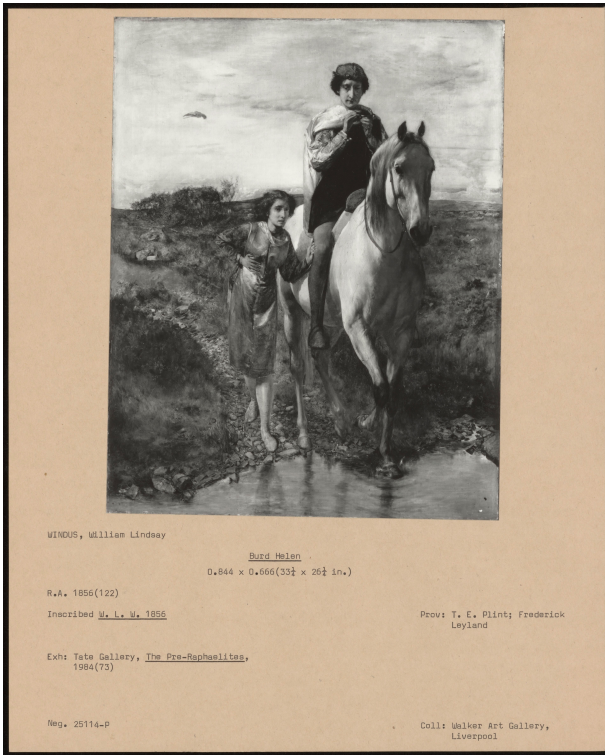

# Basic Detail Report

**PA-F02080-0005**

**Title**

Burd Helen

**Dimensions**

0.844 x 0.666 (33 1/4 x 26 1/4 inches)

**Date**

1856

**Inscription**

R. A. 1856 122; Inscribed W. L. W. 1856

**Provenance**

T. E. Plint; Frederick Leyland; Walker Art Gallery, Liverpool

**Exhibition history**

Tate Gallery, The Pre-Raphaelites, 1984 (73)