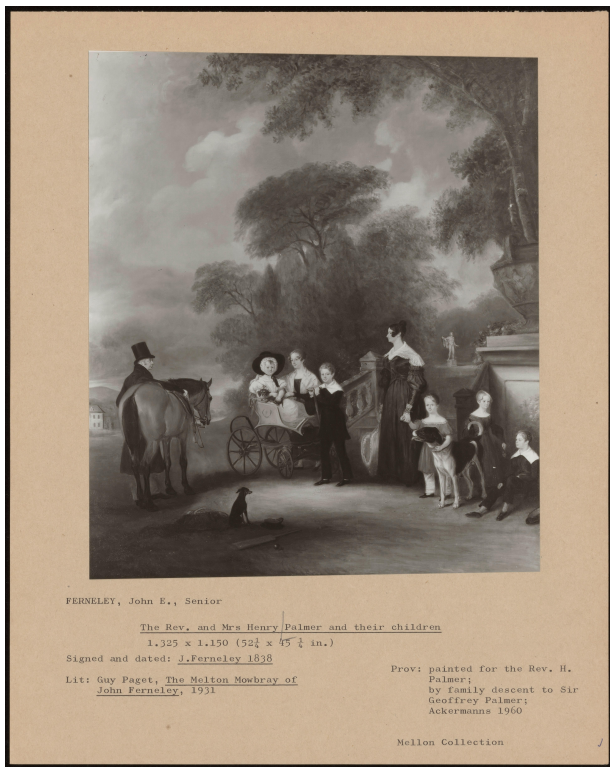

Basic Detail Report

PA-F04184-0023

Title

The Rev. And Mrs Henry Palmer And Their Children

Dimensions

1.325 x 1.150 (52 1/4 x 45 1/4 inches)

Date

1838

Inscription

Signed and dated: J. Ferneley 1838

Provenance

painted for the Rev. H. Palmer; by family descent to Sir Geoffrey Palmer; Ackermann's 1960; Paul Mellon (1907–1999)

Publication history

Guy Paget, The Melton Mowbray of John Ferneley, 1931